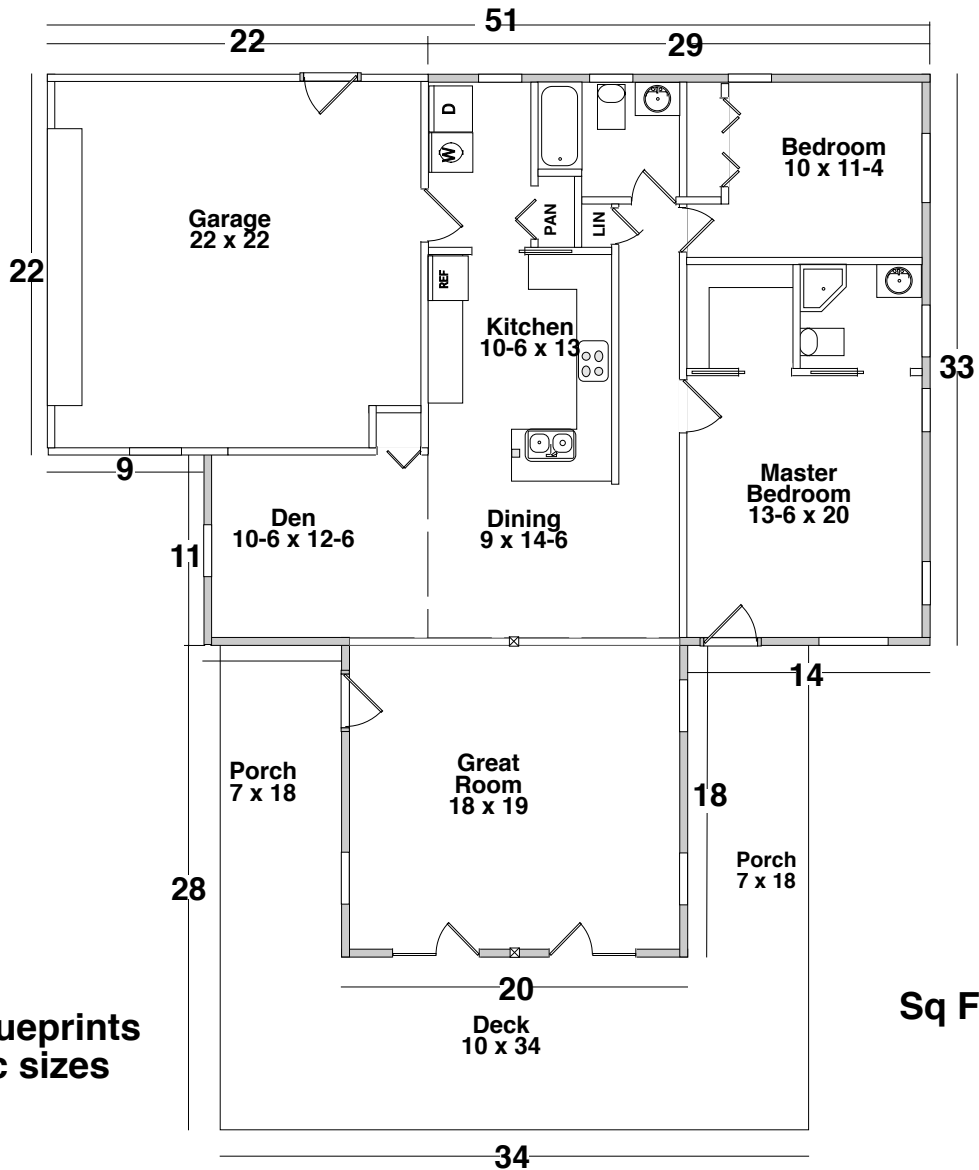

# SONORA

Refer to blueprints for specific sizes

Sq Ft 1,461