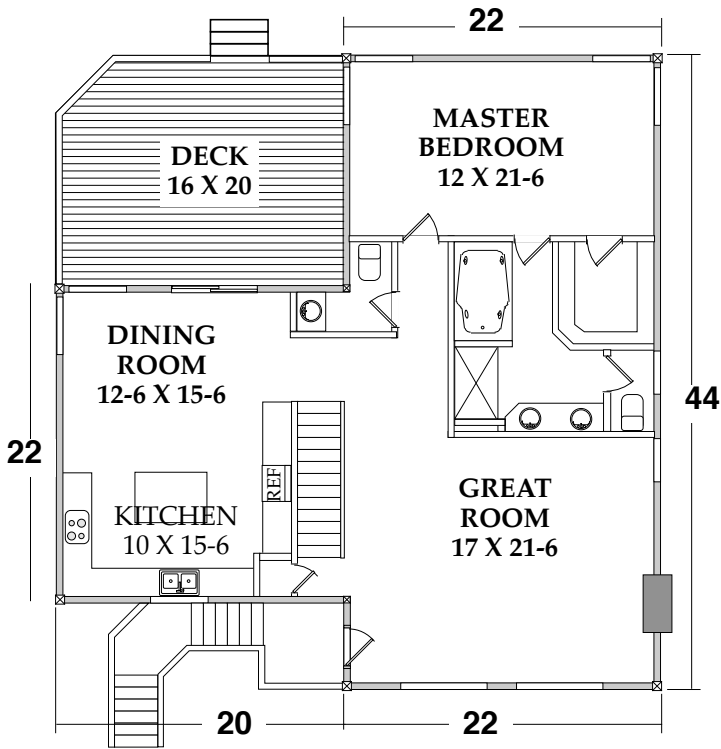

# RUNNING SPRINGS

**LOWER FLOOR**

**MAIN FLOOR**

**UPPER FLOOR**

Main Floor	1,408
Upper Floor	1,000
Lower Floor	440
<b>TOTAL SQ FT</b>	<b>2,848</b>

REFER TO BLUEPRINTS FOR SPECIFIC SIZES