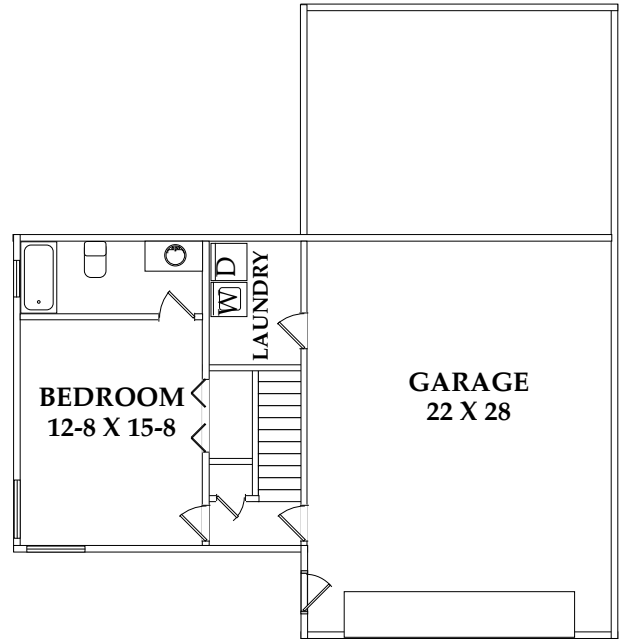

# RUNNING SPRINGS

**LOWER FLOOR**

**MAIN FLOOR**

**UPPER FLOOR**

Main Floor	1,408
Upper Floor	1,000
Lower Floor	440
<b>TOTAL SQ FT</b>	<b>2,848</b>

REFER TO BLUEPRINTS FOR SPECIFIC SIZES