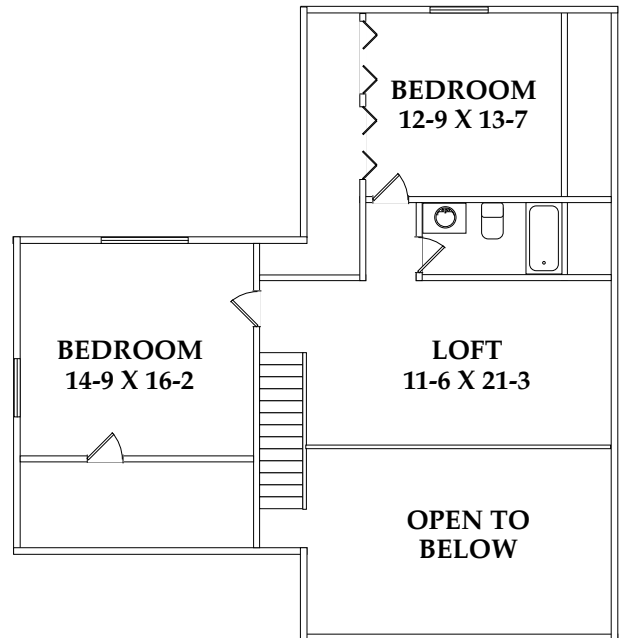

# RUNNING SPRINGS

**LOWER FLOOR**

**MAIN FLOOR**

**UPPER FLOOR**

Main Floor	1,408
Upper Floor	1,000
Lower Floor	440
<b>TOTAL SQ FT</b>	<b>2,848</b>

REFER TO BLUEPRINTS FOR SPECIFIC SIZES