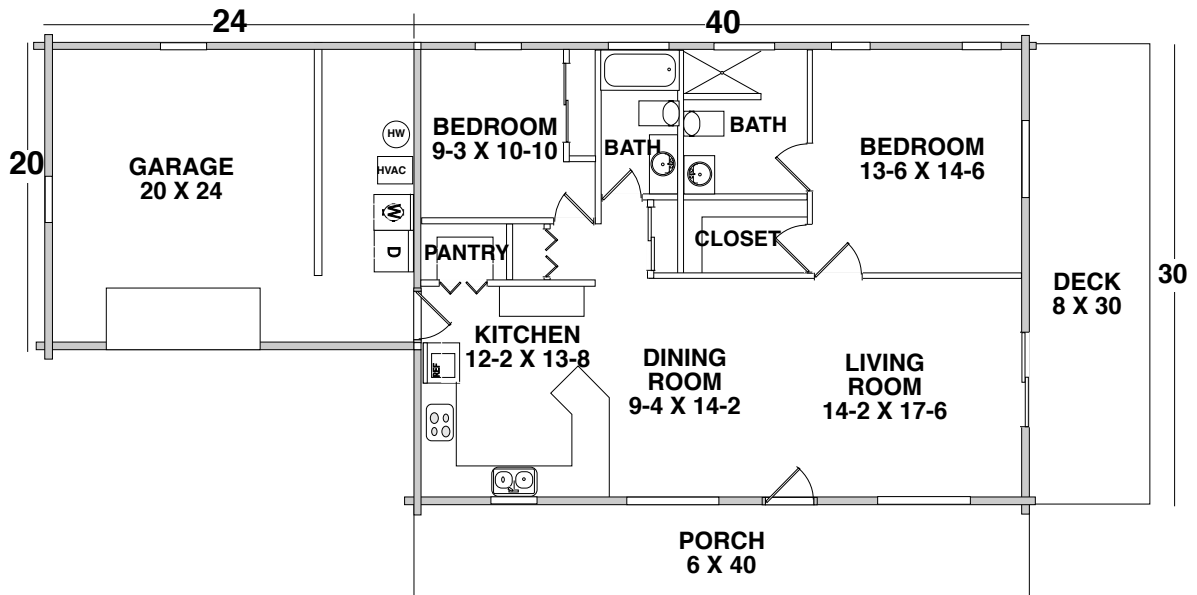

NEVADA CITY

1,200 SQ FT

**Refer to blueprints
for specific sizes**