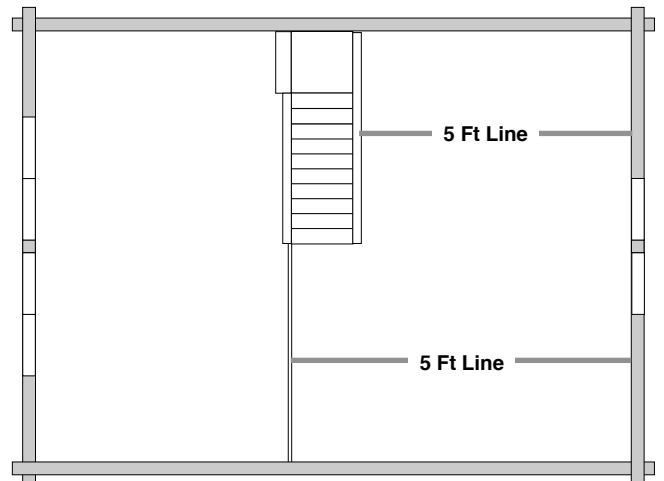

HOLBROOK

1st flr 660 Sq Ft
Loft 165 Sq Ft
Total 825 Sq Ft

**REFER TO BLUE PRINTS
FOR SPECIFIC SIZES**