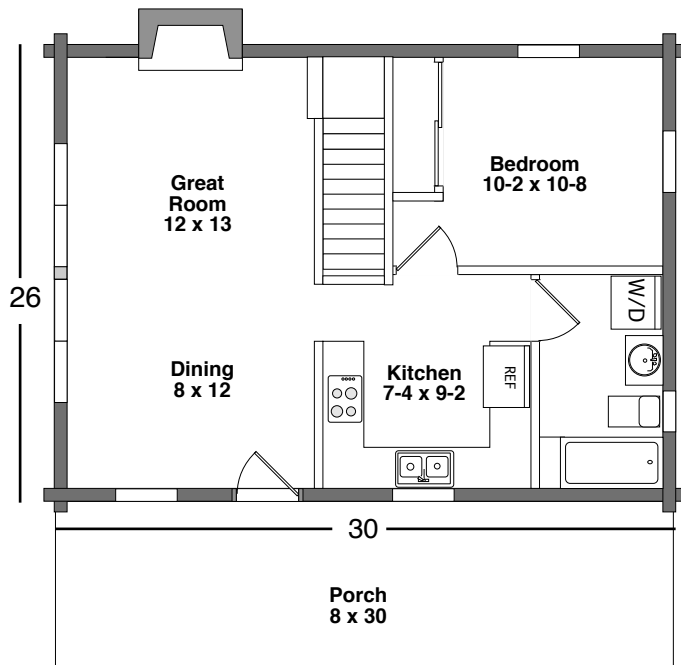

HOLBROOK

1st flr 660 Sq Ft
Loft 165 Sq Ft
Total 825 Sq Ft

**REFER TO BLUE PRINTS
FOR SPECIFIC SIZES**