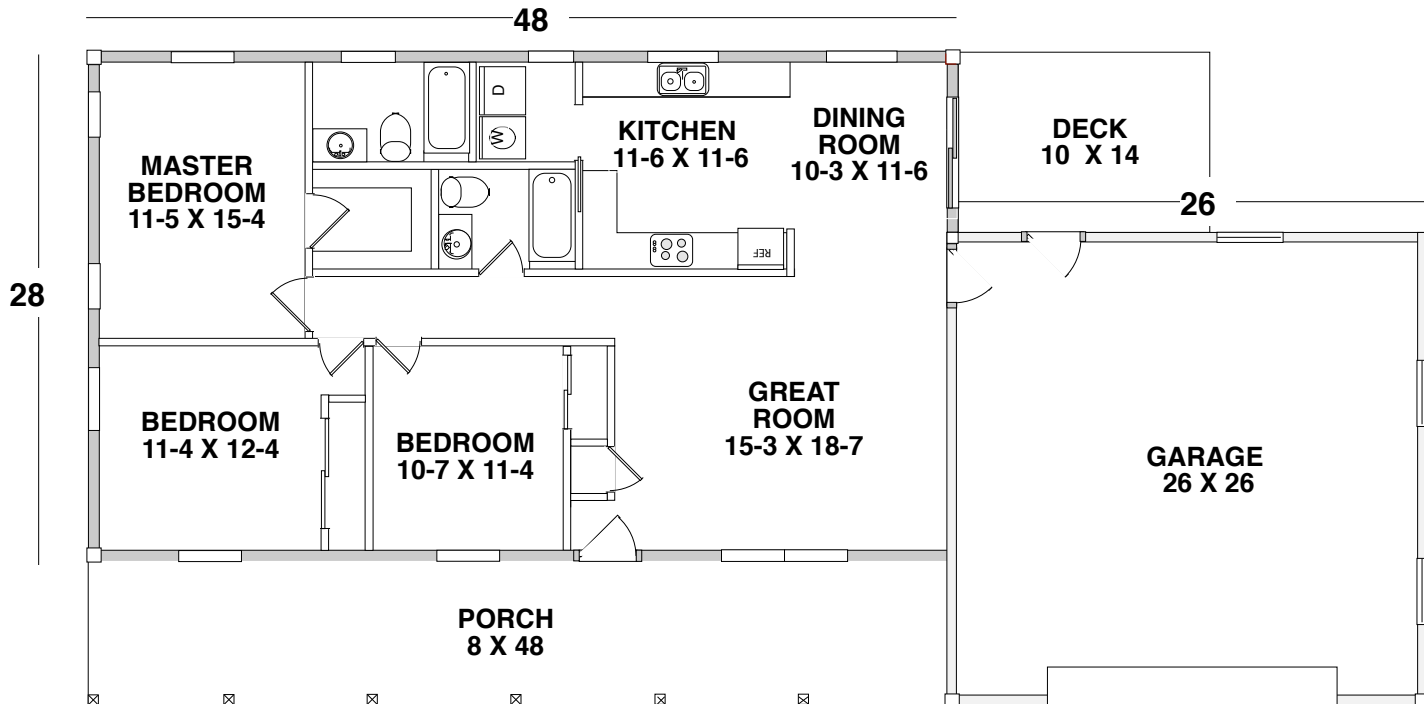

GARRETT

REFER TO BLUEPRINTS
FOR SPECIFIC SIZES

Sq Ft = 1344