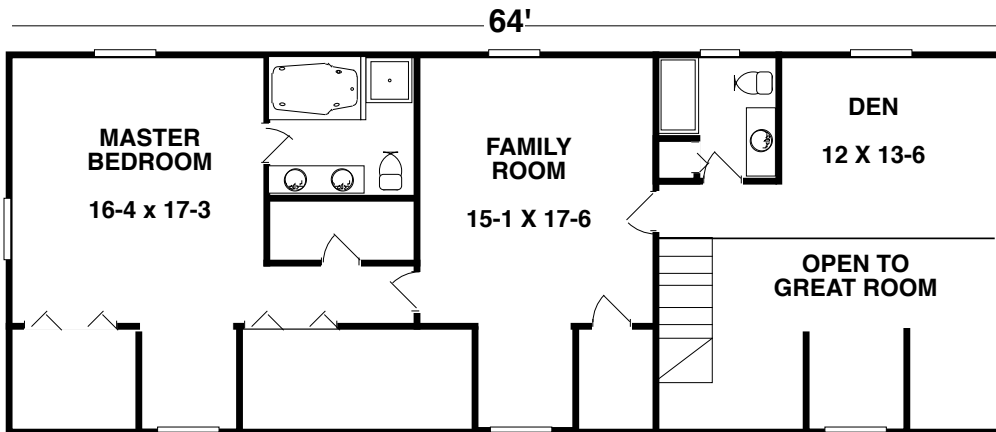

FORT WAYNE

MAIN FLOOR 999
UPPER 1,110
TOTAL SQ FT 2,109

REFER TO BLUE PRINTS
FOR SPECIFIC SIZES