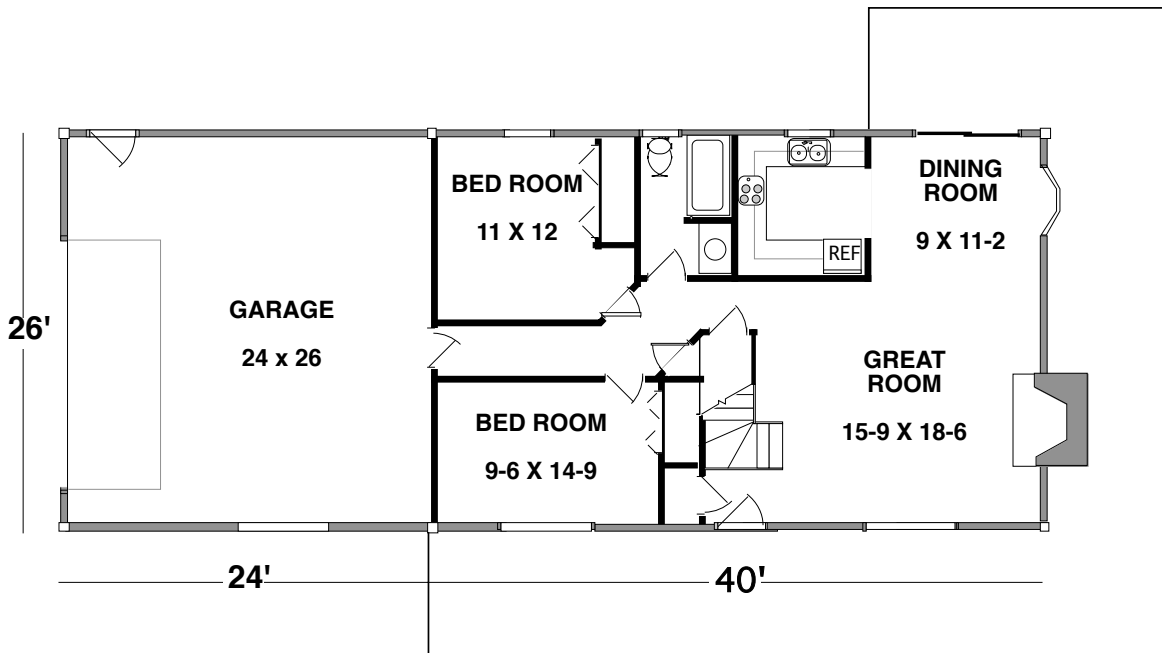

FORT WAYNE

MAIN FLOOR 999
UPPER 1,110
TOTAL SQ FT 2,109

REFER TO BLUE PRINTS
FOR SPECIFIC SIZES