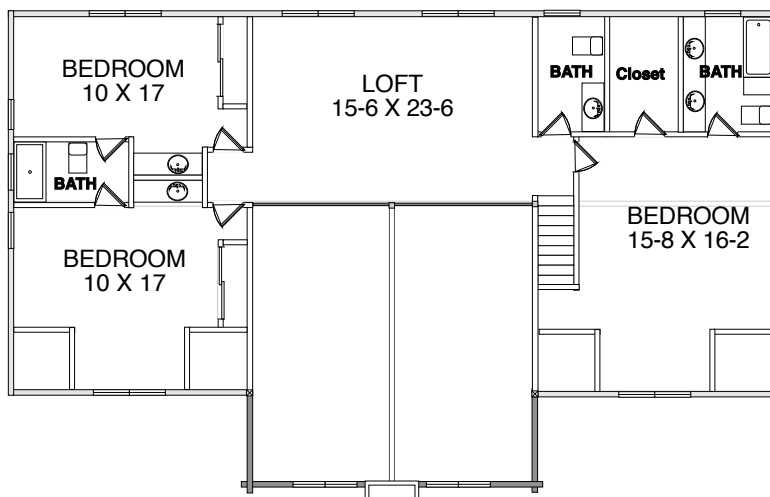

EAGLE NEST

1st Floor 2,360 Sq Ft
2nd Floor 1,544 Sq Ft
Total 3,874 Sq Ft

Refer to blueprints for specific sizes