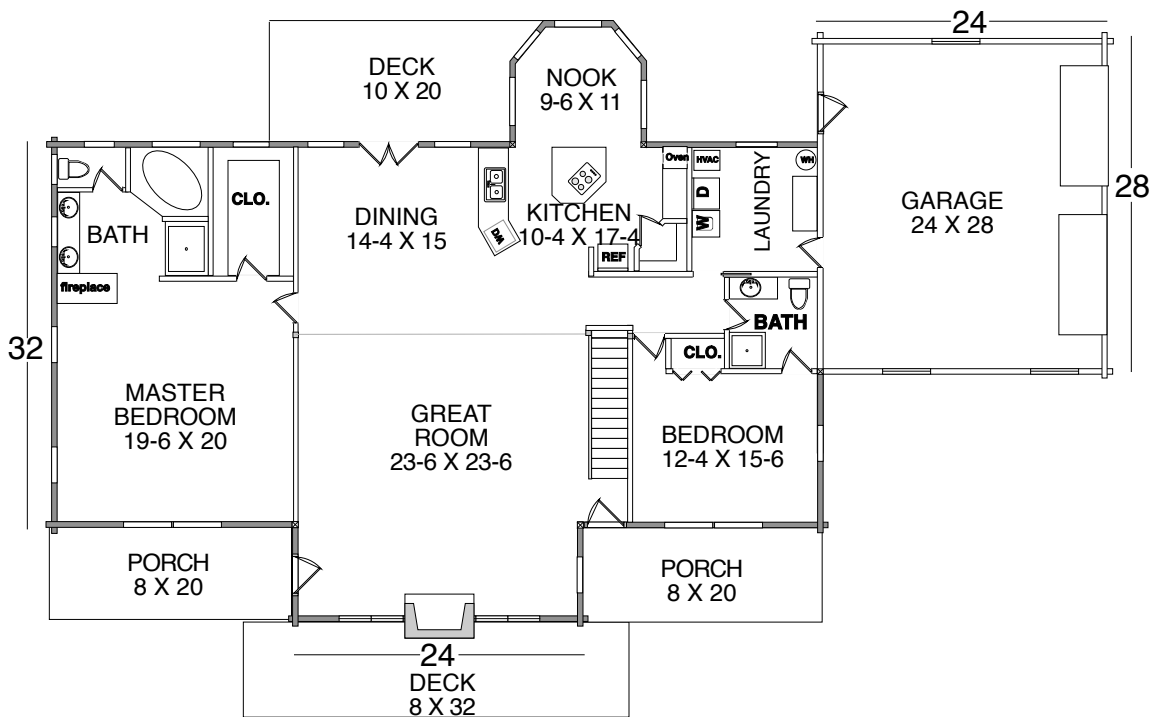

EAGLE NEST

1st Floor 2,360 Sq Ft
2nd Floor 1,544 Sq Ft
Total 3,874 Sq Ft

Refer to blueprints for specific sizes