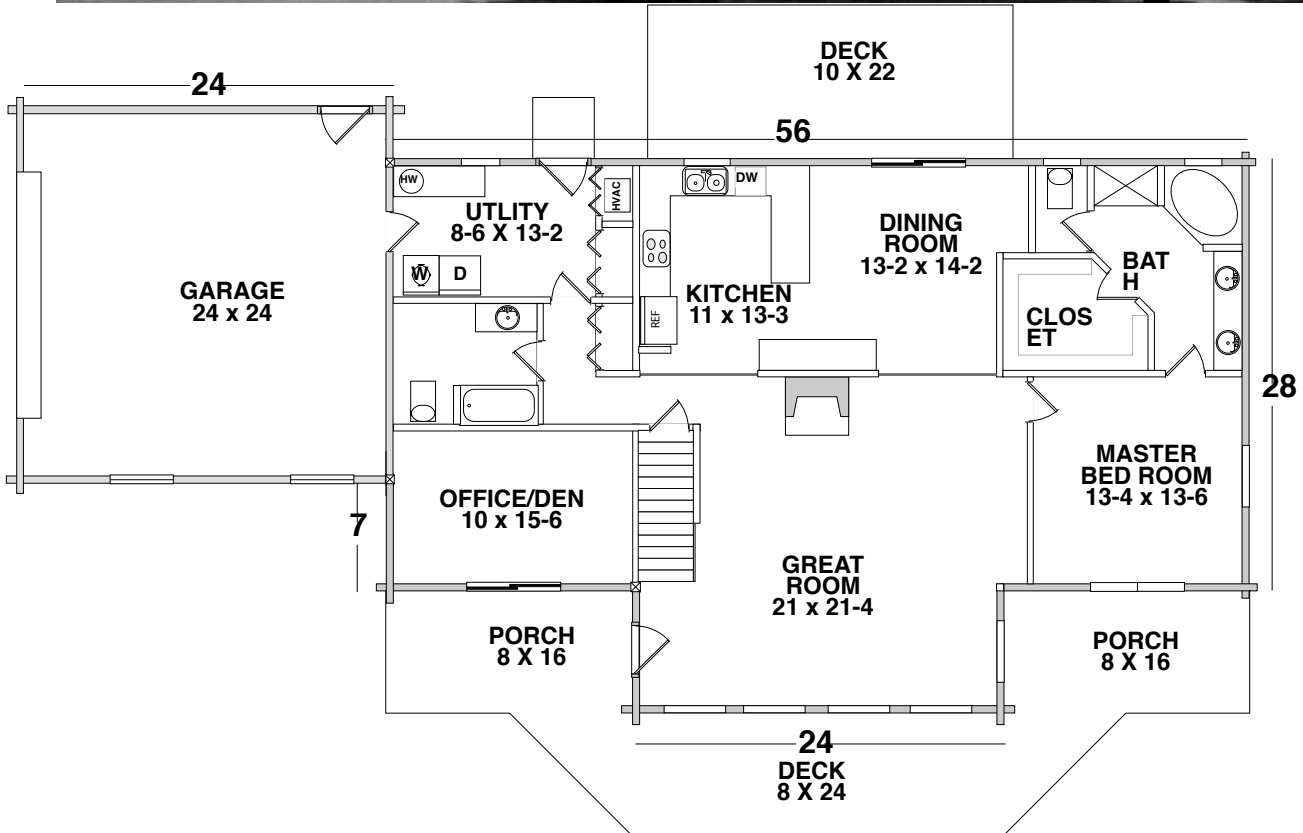

CENTURY MEADOWS

1st Floor = 1,781
2nd Floor = 1,159
Total = 2,940

**Refer to blueprints
 for specific sizes**