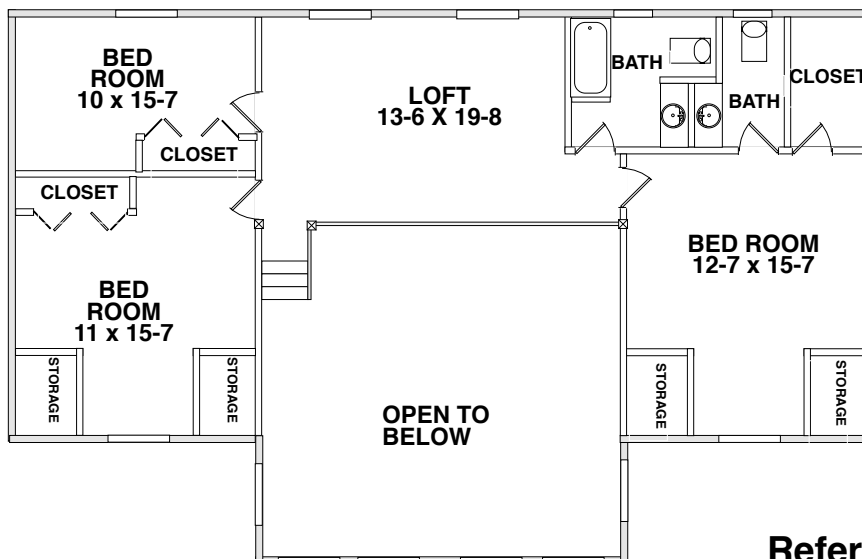

CENTURY MEADOWS

1st Floor = 1,781
2nd Floor = 1,159
Total = 2,940

**Refer to blueprints
 for specific sizes**