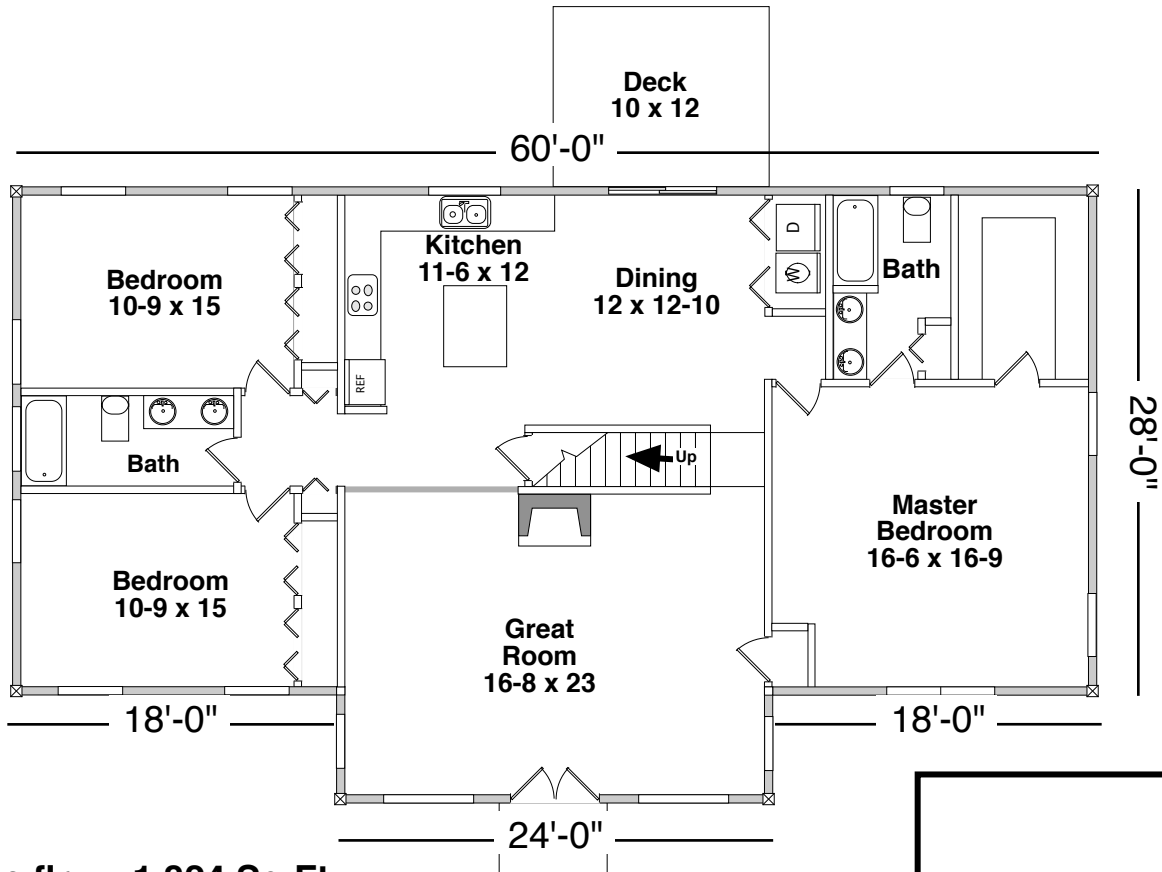

# AUBURN

Main flr	1,824 Sq Ft
Loft	224 Sq Ft
<b>Total</b>	<b>2,048 Sq Ft</b>

REFER TO BLUE PRINTS  
FOR SPECIFIC SIZES