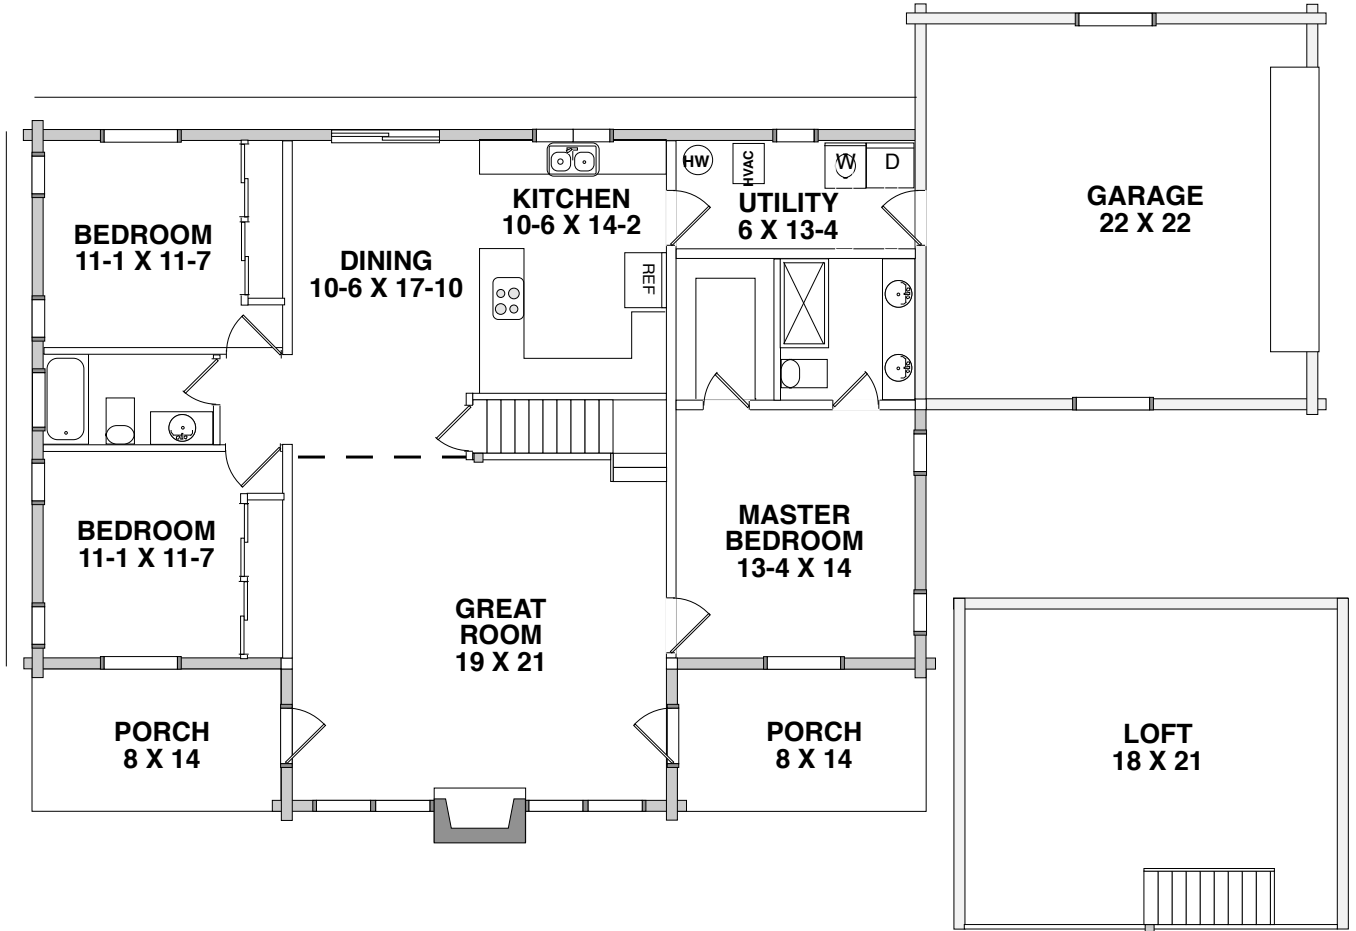

ALPINE

Main flr	1,676 Sq Ft
<u>Loft</u>	<u>211 Sq Ft</u>
Total	1,887 Sq Ft

REFER TO BLUE PRINTS
FOR SPECIFIC SIZES