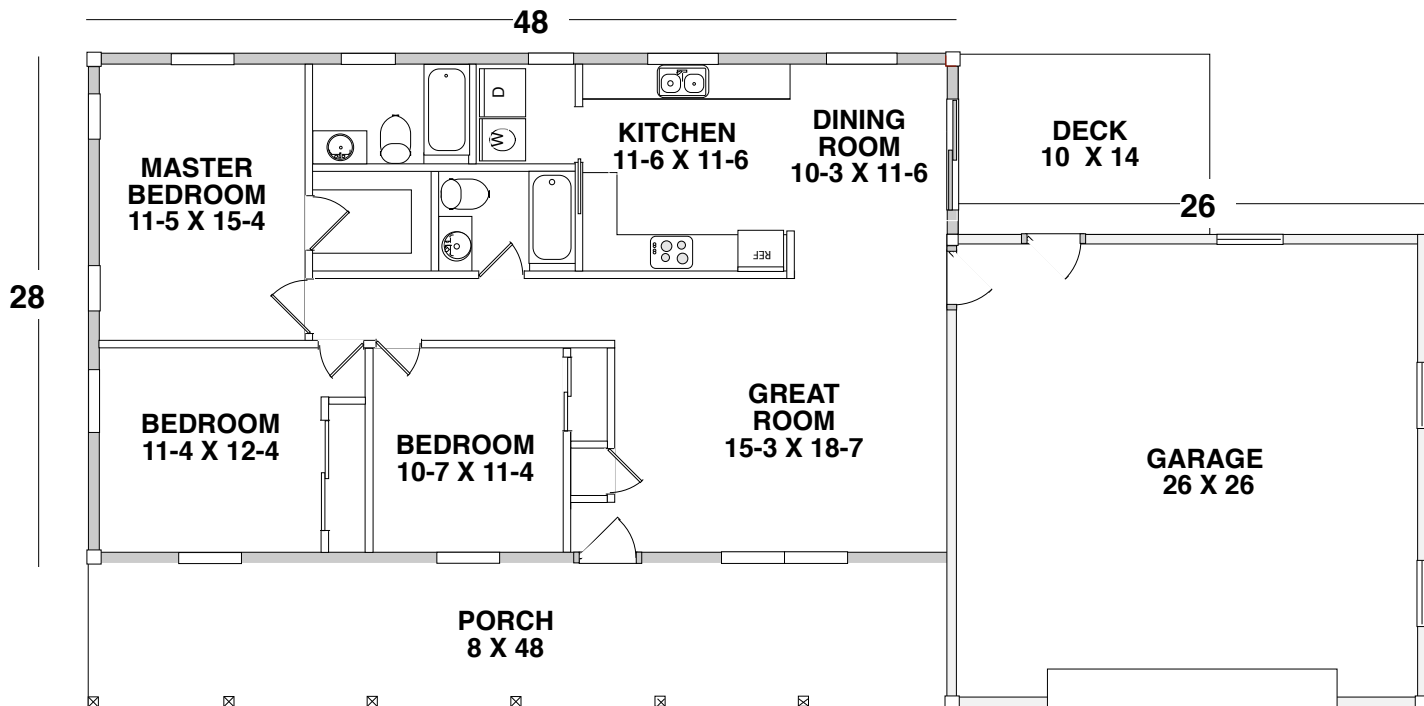

# GARRETT

REFER TO BLUEPRINTS  
FOR SPECIFIC SIZES

Sq Ft = 1344