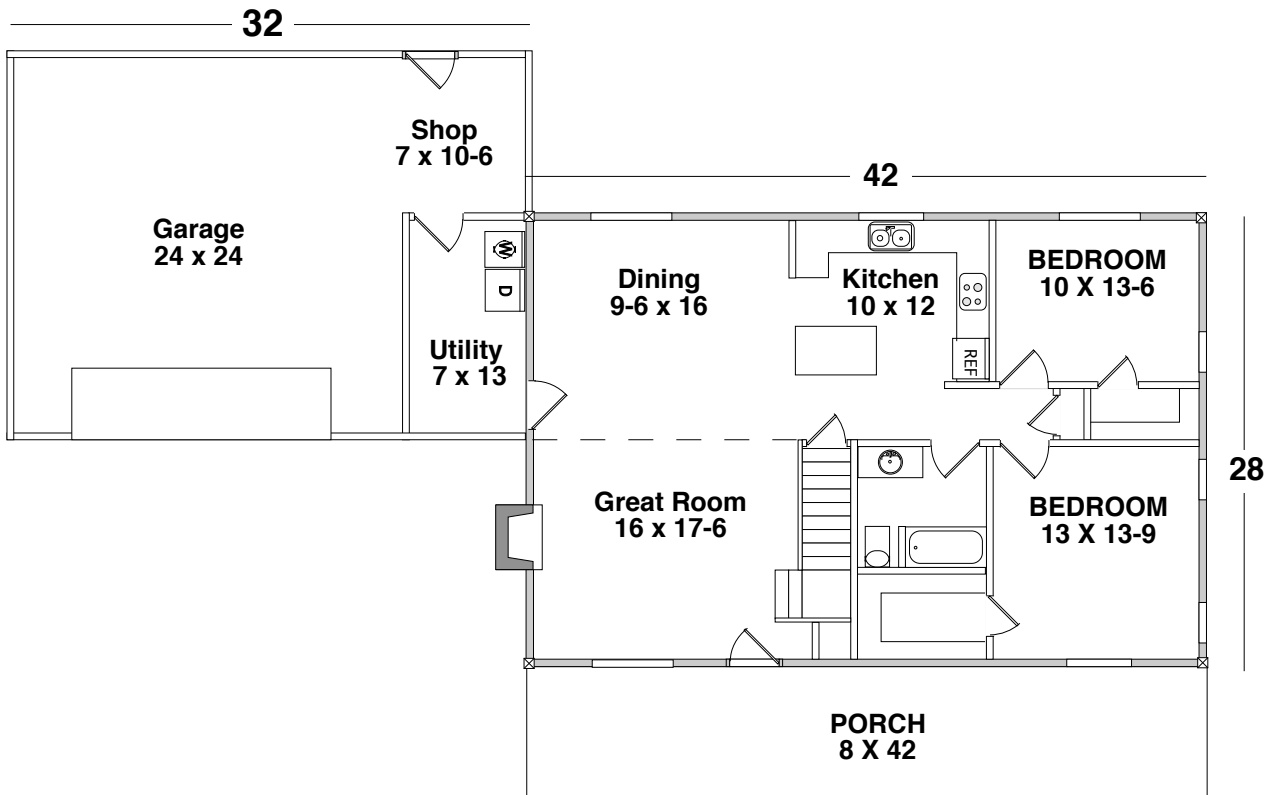

# FAIRBORN

MAIN FLR	1,295
UPPER	796
<b>TOTAL SQ FT</b>	<b>2,091</b>

REFER TO BLUE PRINTS FOR SPECIFIC SIZES