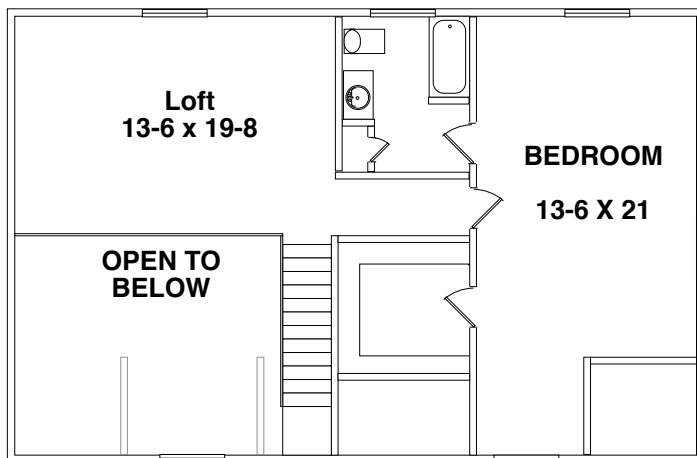

# FAIRBORN

MAIN FLR	1,295
UPPER	796
<b>TOTAL SQ FT</b>	<b>2,091</b>

REFER TO BLUE PRINTS FOR SPECIFIC SIZES